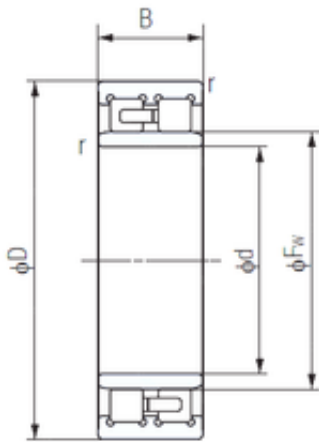

## 140 mm x 190 mm x 50 mm NACHI NNU4928 Double Row Cylindrical Roller Bearings

Bearing No. NNU4928

Size	140x190x50 mm
Bore Diameter	140 mm
Outer Diameter	190 mm
Width	50 mm
d	140 mm
Fw	156 mm
D	190 mm
B	50 mm
C	50 mm
r min.	1,5 mm
Weight	3,8 Kg
Basic dynamic load rating (C)	283 kN
Basic static load rating (C0)	585 kN
(Grease) Lubrication Speed	4600 r/min