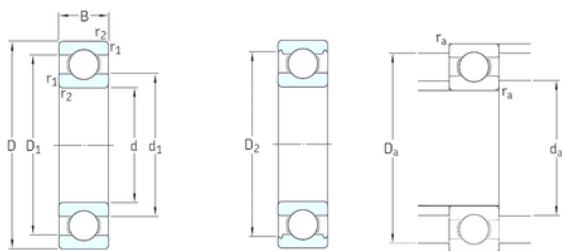

UNF BRAINGS SALES JAPAN CO.,LTD.

SKF 6202 Bearing

Bearing No. 6202

Size	15x35x11 mm
Bore Diameter	15 mm
Outer Diameter	35 mm
Width	11 mm
d	15 mm
D	35 mm
B	11 mm
C	11 mm
d1	21,7 mm
r1 min.	0,6 mm
r2 min.	0,6 mm
D1	29 mm
D2	30,4 mm
da min.	19,2 mm
Da max.	30,8 mm
rc max.	0,6 mm
Weight	0,045 Kg
Basic dynamic load rating (C)	8,06 kN
Basic static load rating (C0)	3,75 kN
Fatigue load limit (Pu)	0,16
Reference speed	43000 r/min
Limiting speed	28000 r/min
Calculation factor (f0)	13
Category	Single Row Ball Bearings
Inventory	290.0
Manufacturer Name	SKF

6202 Bearing 2D drawings and 3D CAD models

UNF BRAINGS SALES JAPAN CO.,LTD.

Minimum Buy Quantity	N/A
Weight / Kilogram	0.046
EAN	7316577090010
Product Group	B00308
Enclosure	Open
Precision Class	ABEC 1 ISO P0
Maximum Capacity / Filling Slot	No
Rolling Element	Ball Bearing
Snap Ring	No
Internal Special Features	No
Cage Material	Steel
Internal Clearance	C0-Medium
Inch - Metric	Metric
Long Description	15MM Bore; 35MM Outside Diameter; 11MM Outer Race Diameter; Open; Ball Bearing; ABEC 1 ISO P0; No Filling Slot; No Snap Ring; No Internal Special Features
Category	Single Row Ball Bearing
UNSPSC	31171504
Harmonized Tariff Code	8482.10.50.68
Noun	Bearing
Keyword String	Ball
Manufacturer URL	http://www.skf.com
Manufacturer Item Number	6202
Weight / LBS	0.1
Outer Race Width	0.433 Inch 11 Millimeter
Bore	0.591 Inch 15 Millimeter
Outside Diameter	1.378 Inch 35 Millimeter